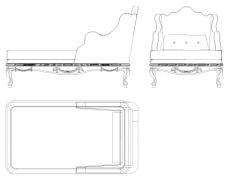

VERVEINE

THE FRENCH APARTMENT

Dormeuse with structure in hand-carved beechwood with patinated antique gold finishing. Padding in foam. Upholstery in fabric.

N° 1 pillow 50x50 cm, n° 1 pillow 45x45 cm, n°1 pillow 30x50 cm included.

L 160 D 89 H 98 cm

Pictures of products have an indicative value. The dimensions included in the technical description are approximate and subject to change (with a tolerance of +/- 2%). The company preserves the right to change the technical features of the products shown in this item without notice as a result of technical updates.
Copyright © JUMBO GROUP 2022.
All rights reserved