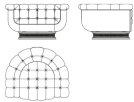

TULIPE

#ROADTO2021 | THE FRENCH LIVING

Structure in wood, with seat, back and arms fully upholstered in Jacquard fabric with capitonné. Hand-carved wooden base, gold leaf finishing.

TUL-41

L 138 D 118 H 76 cm

Pictures of products have an indicative value. The dimensions included in the technical description are approximate and subject to change (with a tolerance of +/- 2%). The company preserves the right to change the technical features of the products shown in this item without notice as a result of technical updates.
Copyright © JUMBO GROUP 2020.
All rights reserved