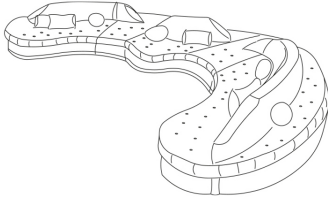

## MODULAR SOFAS

Sofa with structure in solid poplar wood. Padding in foam. Upholstery in fabric, with removable backrest in bamboo printed velvet. Bamboo-shaped base with gold finishing.

L 660 H 90 cm

Pictures of products have an indicative value. The dimensions included in the technical description are approximate and subject to change (with a tolerance of +/- 2%). The company preserves the right to change the technical features of the products shown in this item without notice as a result of technical updates.  
Copyright © JUMBO GROUP 2021.  
All rights reserved