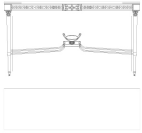

## THE FRENCH APARTMENT

Console with structure in brass with details in lost-wax casted brass. Legs in wood with gold finishing. Top in White Namibia Rhino marble.

L 164 D 50 H 90 cm

Pictures of products have an indicative value. The dimensions included in the technical description are approximate and subject to change (with a tolerance of +/- 2%). The company preserves the right to change the technical features of the products shown in this item without notice as a result of technical updates.  
Copyright © JUMBO GROUP 2021.  
All rights reserved