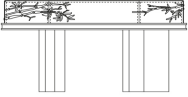

### SHI-21

L 198 D 48 H 99 cm

Pictures of products have an indicative value. The dimensions included in the technical description are approximate and subject to change (with a tolerance of +/- 2%). The company preserves the right to change the technical features of the products shown in this item without notice as a result of technical updates.  
Copyright © JUMBO GROUP 2020.  
All rights reserved