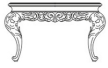

## SIDE TABLES

Structure in hand-carved wood with French gold and ivory finishing or light oak and gold finishing. Top in green Pakistan onyx.

**SCA-47**

L 64 D 64 H 46 cm

Pictures of products have an indicative value. The dimensions included in the technical description are approximate and subject to change (with a tolerance of +/- 2%). The company preserves the right to change the technical features of the products shown in this item without notice as a result of technical updates.  
Copyright © JUMBO GROUP 2021.  
All rights reserved