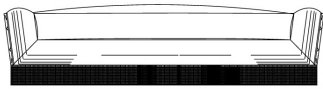

## SOFAS

Structure in beechwood. Padding in foam. Upholstery in fabric with quilted backrest. Decorative frames on the external structure and decorative fringe.

N° 6 pillows 50x50 cm included.

**SAT-43B**  
L 330 D 107 H 82 cm

**SAT-42B**  
L 260 D 107 H 82 cm

Pictures of products have an indicative value. The dimensions included in the technical description are approximate and subject to change (with a tolerance of +/- 2%). The company preserves the right to change the technical features of the products shown in this item without notice as a result of technical updates.  
Copyright © JUMBO GROUP 2021.  
All rights reserved