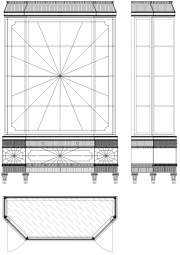

PORTLAND

THE FRENCH APARTMENT

Showcase with base in maple with carved frames and gold leaf finishing. Back and drawer in wood veneered in ray-of-sunshine frisé maple with brass insert. Brass structure with fixed central part and two side glass doors. Crystal shelves and upper led light.

L 138 D 54 H 220 cm

Pictures of products have an indicative value. The dimensions included in the technical description are approximate and subject to change (with a tolerance of +/- 2%). The company preserves the right to change the technical features of the products shown in this item without notice as a result of technical updates.
Copyright © JUMBO GROUP 2021.
All rights reserved