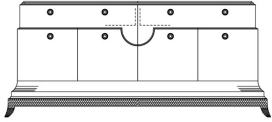

PLEASURE

SIDEBOARDS

Structure in beechwood with erable finishing and gold decorated details.

PLE-11

L 220 D 60 H 96 cm

Pictures of products have an indicative value. The dimensions included in the technical description are approximate and subject to change (with a tolerance of +/- 2%). The company preserves the right to change the technical features of the products shown in this item without notice as a result of technical updates.
Copyright © JUMBO GROUP 2021.
All rights reserved