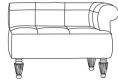

## POUF / STOOLS / BENCHES

Structure in beechwood and foam.  
Upholstery in fabric. Legs in wood with  
patinated antique gold finishing.

**MUS-07DX**  
L 100 D 70 H 60 cm

**MUS-07SX**  
L 100 D 70 H 60 cm

Pictures of products have an indicative value. The dimensions included in the technical description are approximate and subject to change (with a tolerance of +/- 2%). The company preserves the right to change the technical features of the products shown in this item without notice as a result of technical updates.  
Copyright © JUMBO GROUP 2021.  
All rights reserved