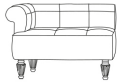

## POUF / STOOLS / BENCHES

Structure in beechwood and foam.  
Upholstery in fabric. Legs in wood with  
patinated antique gold finishing.

**MUS-07DX**  
L 100 D 70 H 60 cm

**MUS-07SX**  
L 100 D 70 H 60 cm

Pictures of products have an indicative value. The dimensions included in the technical description are approximate and subject to change (with a tolerance of +/- 2%). The company preserves the right to change the technical features of the products shown in this item without notice as a result of technical updates.  
Copyright © JUMBO GROUP 2021.  
All rights reserved