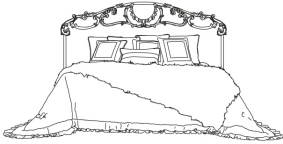

MADELEINE

BEDS

Structure in hand-chiseled and lost-wax casted brass. Headboard upholstered in silk satin fabric.

MAL-102

L 239 D 211 H 150 cm

Pictures of products have an indicative value. The dimensions included in the technical description are approximate and subject to change (with a tolerance of +/- 2%). The company preserves the right to change the technical features of the products shown in this item without notice as a result of technical updates.
Copyright © JUMBO GROUP 2020.
All rights reserved