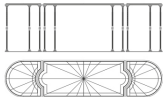

## #ROADTO2021 | THE FRENCH LIVING

Structure composed from three separate metal elements, with last-wax casted brass details. Wooden top ray-of-sunshine veneered in frisée maple wood with brass insert.

### LUM-21

L 54+120+54 D 54 H 70 cm

Pictures of products have an indicative value. The dimensions included in the technical description are approximate and subject to change (with a tolerance of +/- 2%). The company preserves the right to change the technical features of the products shown in this item without notice as a result of technical updates.  
Copyright © JUMBO GROUP 2020.  
All rights reserved