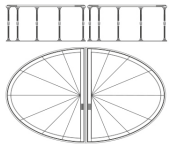

# LUMIÈRE

---

#ROADTO2021 | THE FRENCH LIVING

Structure composed from three separate metal elements, with last-wax casted brass details. Wooden top ray-of-sunshine veneered in frisé maple wood with brass insert.

**LUM-76**

L 200 D 120 H 45 cm

Pictures of products have an indicative value. The dimensions included in the technical description are approximate and subject to change (with a tolerance of +/- 2%). The company preserves the right to change the technical features of the products shown in this item without notice as a result of technical updates.  
Copyright © JUMBO GROUP 2020.  
All rights reserved