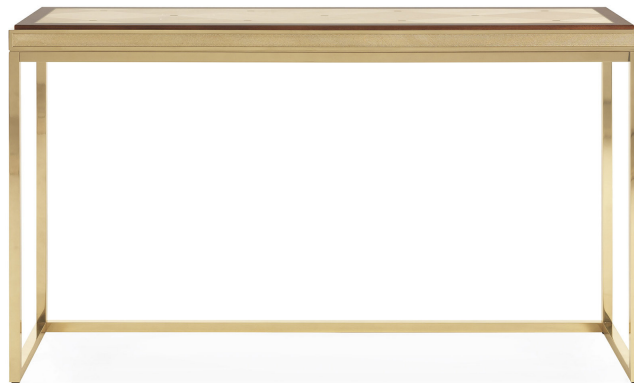

HUDSON

CONSOLES

Metal structure with gold lacquering.
Top with brass inserts and white onyx
top.

HUD-21

L 146 D 43 H 87 cm

Pictures of products have an indicative value. The dimensions included in the technical description are approximate and subject to change (with a tolerance of +/- 2%). The company preserves the right to change the technical features of the products shown in this item without notice as a result of technical updates.
Copyright © JUMBO GROUP 2020.
All rights reserved