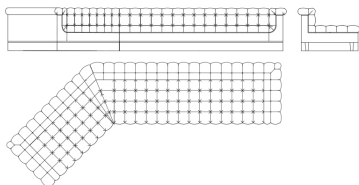

GRAND ARMÉE

#ROADTO2021 | THE FRENCH LIVING

Structure in wood with seat, back and arms fully upholstered in velvet with capitonné. Fringe in fabric.

GRR-00

L 342 - 110 D 110 H 76 cm

Pictures of products have an indicative value. The dimensions included in the technical description are approximate and subject to change (with a tolerance of +/- 2%). The company preserves the right to change the technical features of the products shown in this item without notice as a result of technical updates.
Copyright © JUMBO GROUP 2020.
All rights reserved