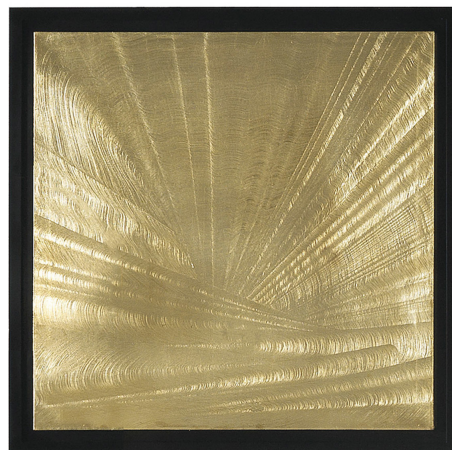

GOLDRAY

COMPLEMENTS

Oil painting, decoration in golden leaf.

PAI-GOLDRAY
L 103 H 103 cm

Pictures of products have an indicative value. The dimensions included in the technical description are approximate and subject to change (with a tolerance of +/- 2%). The company preserves the right to change the technical features of the products shown in this item without notice as a result of technical updates.
Copyright © JUMBO GROUP 2020.
All rights reserved