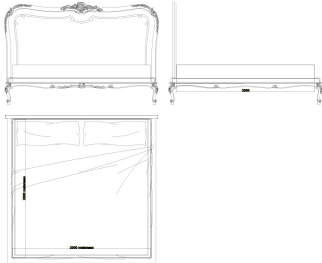

## THE FRENCH APARTMENT

Bed with headboard in hand-carved beechwood with patinated antique gold finishing, padding in foam, and upholstery in fabric with embroidery. Hand-carved sommier with frame in fabric.

L 223 D 221 H 149 cm

Pictures of products have an indicative value. The dimensions included in the technical description are approximate and subject to change (with a tolerance of +/- 2%). The company preserves the right to change the technical features of the products shown in this item without notice as a result of technical updates.  
Copyright © JUMBO GROUP 2022.  
All rights reserved