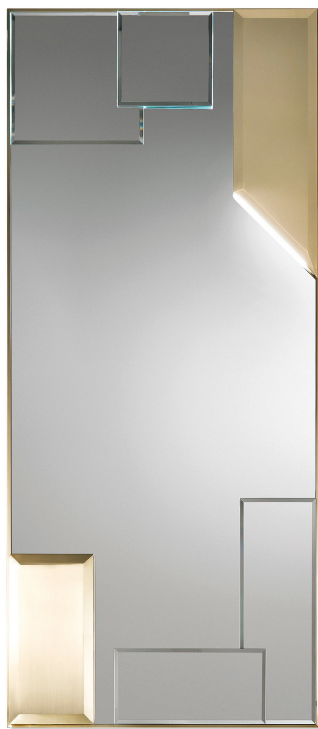

## MIRRORS

Mirror with structure in brass and bevelled mirrors. Lighting system.

### DEC-12

L 82 D 3 H 190 cm

Pictures of products have an indicative value. The dimensions included in the technical description are approximate and subject to change (with a tolerance of +/- 2%). The company preserves the right to change the technical features of the products shown in this item without notice as a result of technical updates.  
Copyright © JUMBO GROUP 2021.  
All rights reserved