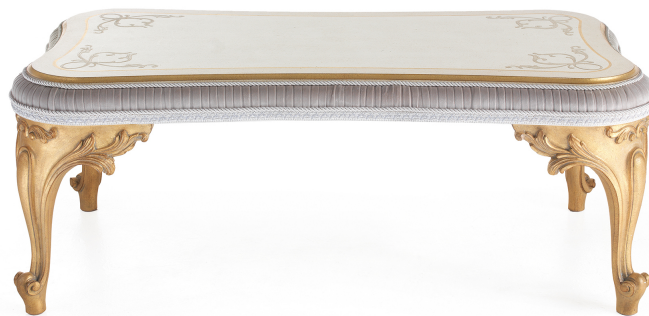

CANOVA

CENTRAL TABLES

Structure in beechwood with French ivory and gold finishing, band in fabric and gypsum decoration on top, or with light oak and gold finishing, band in fabric and gold leaf decoration on top.

CAN-146sb

L 130 D 70 H 50 cm

Pictures of products have an indicative value. The dimensions included in the technical description are approximate and subject to change (with a tolerance of +/- 2%). The company preserves the right to change the technical features of the products shown in this item without notice as a result of technical updates.
Copyright © JUMBO GROUP 2021.
All rights reserved