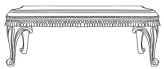

CANOVA

CENTRAL TABLES

Structure in beechwood with French ivory and gold finishing, band in fabric and gypsum decoration on top, or with light oak and gold finishing, band in fabric and gold leaf decoration on top.

CAN-146sb

L 130 D 70 H 50 cm

Pictures of products have an indicative value. The dimensions included in the technical description are approximate and subject to change (with a tolerance of +/- 2%). The company preserves the right to change the technical features of the products shown in this item without notice as a result of technical updates.
Copyright © JUMBO GROUP 2021.
All rights reserved