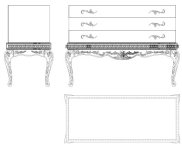

BROCCART

THE FRENCH APARTMENT

Chest of drawers with base in wood, hand-carved legs and decorative frame with patinated antique gold finishing. Structure in lacquered wood with gold leaf laser engraved lace decoration. Three drawers with inner upholstery in microfiber.

L 138 D 59 H 98 cm

Pictures of products have an indicative value. The dimensions included in the technical description are approximate and subject to change (with a tolerance of +/- 2%). The company preserves the right to change the technical features of the products shown in this item without notice as a result of technical updates.
Copyright © JUMBO GROUP 2021.
All rights reserved