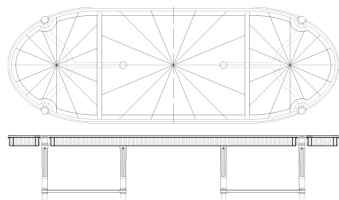

## THE FRENCH APARTMENT

Dining table with structure in solid beechwood with hand-carved legs, lower cross and decorative frame. Top in wood veneered in ray-of-sunshine frisé maple with brass insert.

L 400 D 140 H 79 cm

Pictures of products have an indicative value. The dimensions included in the technical description are approximate and subject to change (with a tolerance of +/- 2%). The company preserves the right to change the technical features of the products shown in this item without notice as a result of technical updates.  
Copyright © JUMBO GROUP 2021.  
All rights reserved