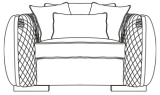

## ARMCHAIRS

Structure in poplar solid wood and foam, upholstery in fabric with velvet quilted internal armrests. Details in lost-wax casted brass and feet in glossy gold finishing.

### ARK-41

L 131 D 121 H 82 cm

Pictures of products have an indicative value. The dimensions included in the technical description are approximate and subject to change (with a tolerance of +/- 2%). The company preserves the right to change the technical features of the products shown in this item without notice as a result of technical updates.  
Copyright © JUMBO GROUP 2020.  
All rights reserved